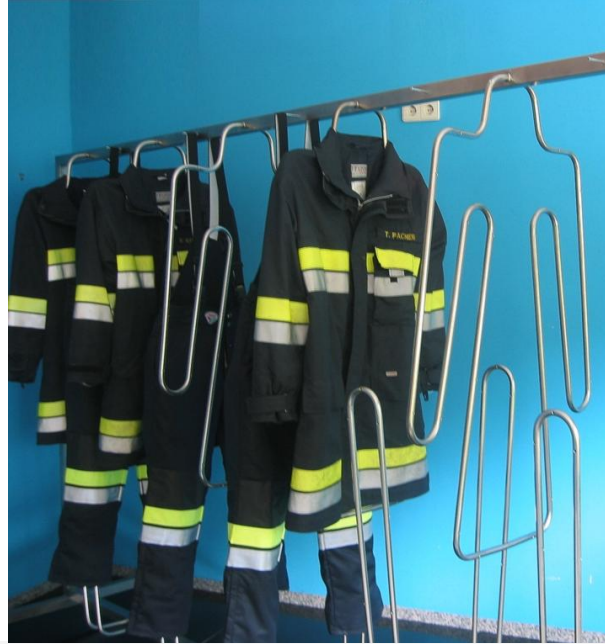

Damit Ihnen nicht die Luft wegbleibt

OSMA FIREMAN

The ideal apparatus to dry inside Protective & Heavy-Duty Clothing

OSMA Fireman is the ideal apparatus to dry the inside of heavy-duty and water resistant protective clothing

The efficient drying process of the inside linings of protective clothing is very much appreciated by their users. This is because, due to the non-permeable qualities of today's modern materials, the user tends to sweat inside his jacket, trousers and overalls which not only leads to uncomfortable dampness but also to unpleasant odours.

The size and requirements of the apparatus is variable. The material is INOX stainless steel and therefore durable, easy to clean and therefore hygienic.

Just plug-in (230V) where you require it. It is also easily transported, is mobile and can be placed near to where the vehicles are parked – in case of emergency.