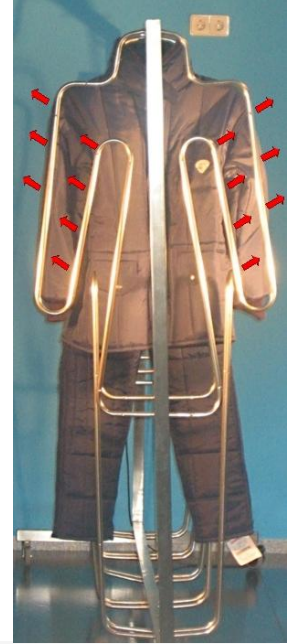

Damit Ihnen nicht die Luft wegbleibt

OSMA FIREMAN

The ideal apparatus to dry inside Protective & Heavy-Duty Clothing

OSMA Fireman is the ideal apparatus to dry the inside of heavy-duty and water resistant protective clothing

The efficient drying process of the inside linings of protective clothing is very much appreciated by their users. This is because, due to the non-permeable qualities of today's modern materials, the user tends to sweat inside his jacket, trousers and overalls which not only leads to uncomfortable dampness but also to unpleasant odours.

The size and requirements of the apparatus is variable. The material is INOX stainless steel and therefore durable, easy to clean and therefore hygienic.

Just plug-in (230V) where you require it. It is also easily transported, is mobile and can be placed near to where the vehicles are parked – in case of emergency.